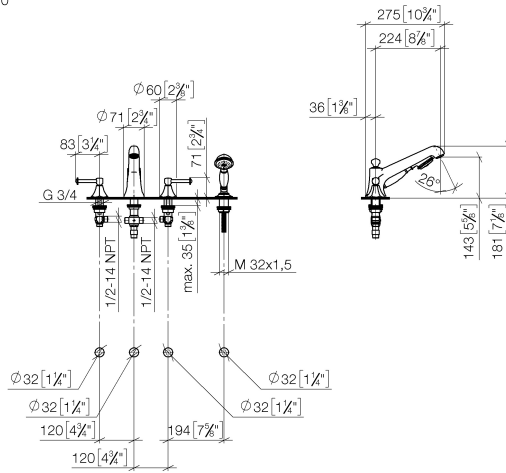

27 502 370

- 225mm projection
- complete hand shower set: normal flow
- spout: circular, air-enriched flow
- complete hand shower set with anti-scale system
- automatic bath/shower diverter
- height of mixer 185 mm
- height up to aerator 140 mm
- hole diameter valve 32 mm
- hole diameter spout 32 mm
- hole diameter for complete hand shower set 32 mm
- rosette for spout Ø 70mm
- rosette for complete hand shower set Ø 60mm
- rosette for deck valve Ø 60mm
- metal shower hose 1750mm with integrated anti-twist protection
- max. spout flow rate 23 l/min
- max. flow for complete hand shower set 6.8 l/min

Intrinsic protection against back flow.

Note: Local building codes may require the use of an anti-scald device. Please refer to remote pressure balance valve (35 910 970 90)

	Chrome	27 502 370-00
	Brushed Platinum	27 502 370-06
	Platinum	27 502 370-08
	Durabrand (23kt Gold)	27 502 370-09
	Brushed Durabrand (23kt Gold)	27 502 370-28
	Brushed Dark Platinum	27 502 370-99

27 502 370

mm [inches]  
1:10

**Flow rate chart**

**Certificates**

LGA\_8028.

Belgaqua\_21-380-  
27\_4.

27 502 370

Parts for other finishes can be found here: [Brushed Platinum](#)

**Spare parts list**

No.	Item Number	Name	Quantity used	Delivery time
1	20 000 370-00	side panel	1	60
2	13 502 380-00	spout	1	60
3	12 502 970 90	High pressure hose 1/2" x 1/2" x 400 mm -	2	2
4	20 000 371-00	side panel	1	60
5	27 703 370-00	shower set	1	60