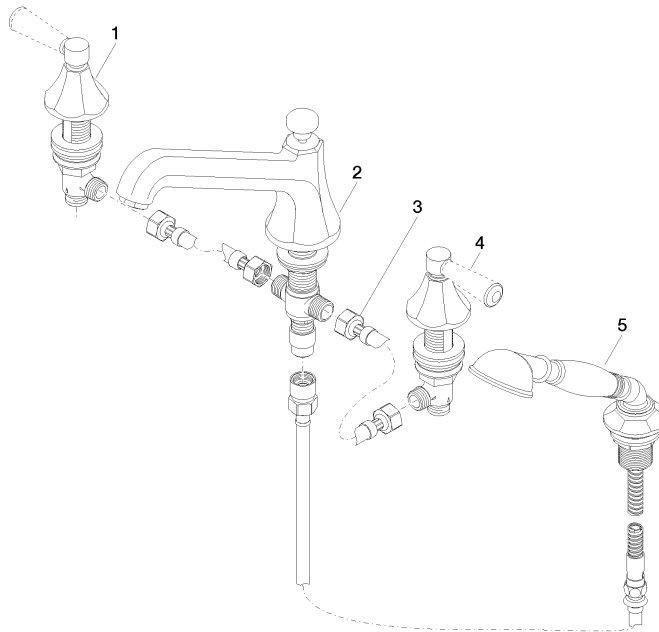

27 502 370

- 225mm projection
- complete hand shower set: normal flow
- spout: circular, air-enriched flow
- complete hand shower set with anti-scale system
- automatic bath/shower diverter
- height of mixer 185 mm
- height up to aerator 140 mm
- hole diameter valve 32 mm
- hole diameter spout 32 mm
- hole diameter for complete hand shower set 32 mm
- rosette for spout Ø 70mm
- rosette for complete hand shower set Ø 60mm
- rosette for deck valve Ø 60mm
- metal shower hose 1750mm with integrated anti-twist protection
- max. spout flow rate 23 l/min
- max. flow for complete hand shower set 6.8 l/min

27 502 370

mm [inches]  
1:10

**Flow rate chart**

**Certificates**

LGA\_8028.

Belgaqua\_21-380-  
27\_4.

27 502 370

Parts for other finishes can be found here: [Brushed Platinum](#)

**Spare parts list**

No.	Item Number	Name	Quantity used	Delivery time
1	20 000 370-00	side panel	1	60
2	13 502 380-00	spout	1	60
3	12 502 970 90	High pressure hose 1/2" x 1/2" x 400 mm -	2	2
4	20 000 371-00	side panel	1	60
5	27 703 370-00	shower set	1	60