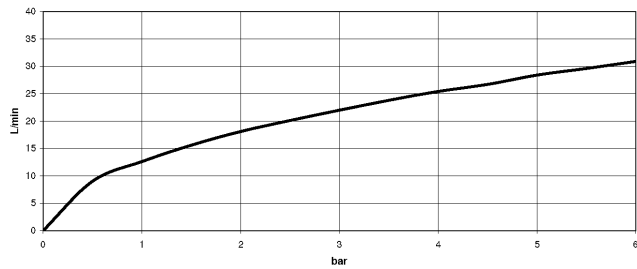

27 502 370

- 225mm projection
- complete hand shower set: normal flow
- spout: circular, air-enriched flow
- complete hand shower set with anti-scale system
- automatic bath/shower diverter
- height of mixer 185 mm
- height up to aerator 140 mm
- hole diameter valve 32 mm
- hole diameter spout 32 mm
- hole diameter for complete hand shower set 32 mm
- rosette for spout Ø 70mm
- rosette for complete hand shower set Ø 60mm
- rosette for deck valve Ø 60mm
- metal shower hose 1750mm with integrated anti-twist protection
- max. spout flow rate 23 l/min
- max. flow for complete hand shower set 6.8 l/min

27 502 370

mm [inches]  
1:10

**Flow rate chart**

**Certificates**

LGA\_8028.

Belgaqua\_21-380-  
27\_4.

27 502 370

Parts for other finishes can be found here: [Brushed Platinum](#)